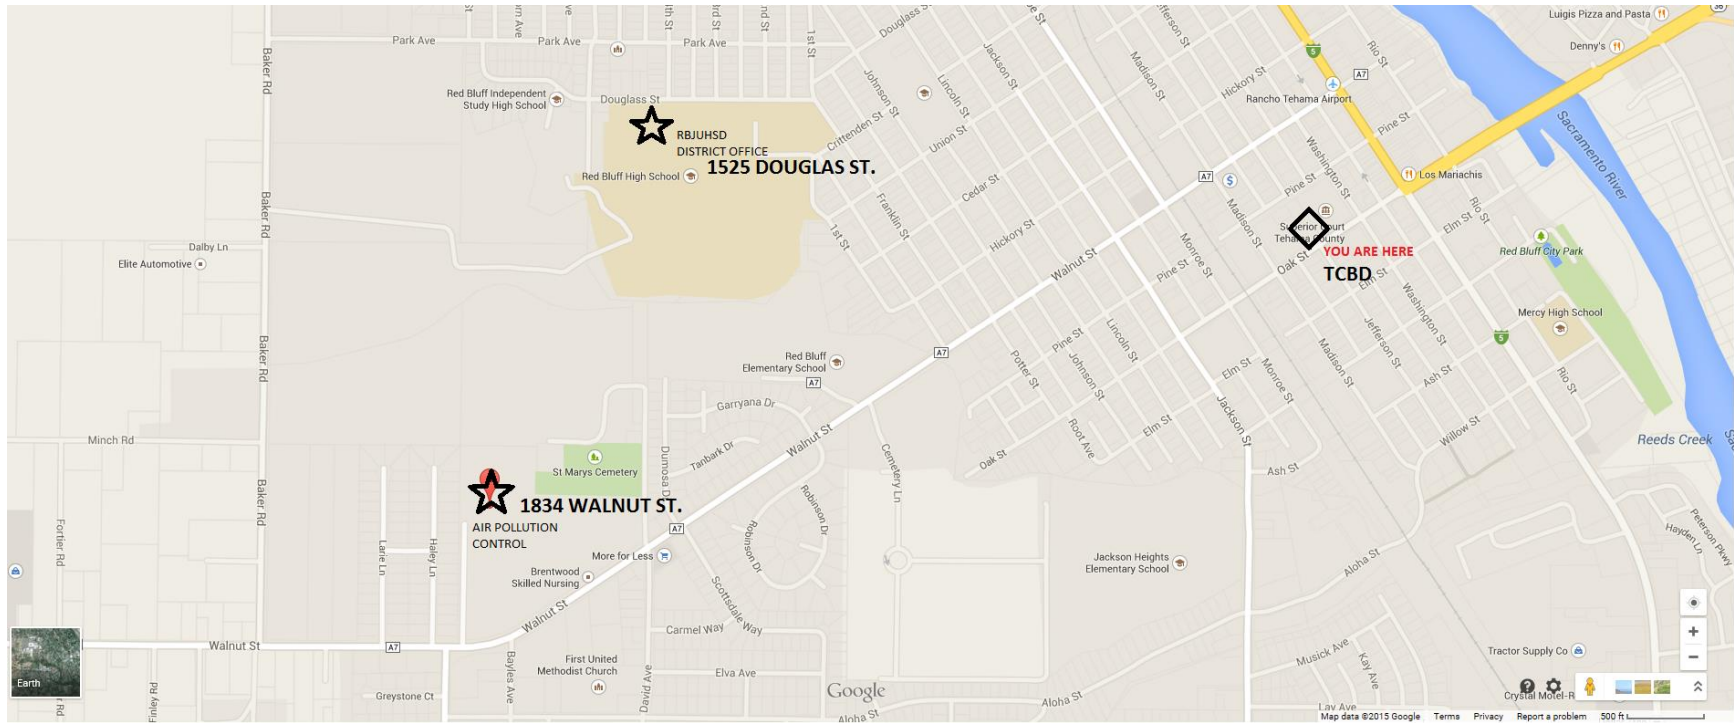

SCHOOL DISTRICT & AIR POLLUTION LOCATION MAP

RED BLUFF JOINT UNION HIGH SCHOOL DISTRICT OFFICE : (530) 529-8700

AIR POLLUTION CONTROL DISTRICT: (530) 527-3717