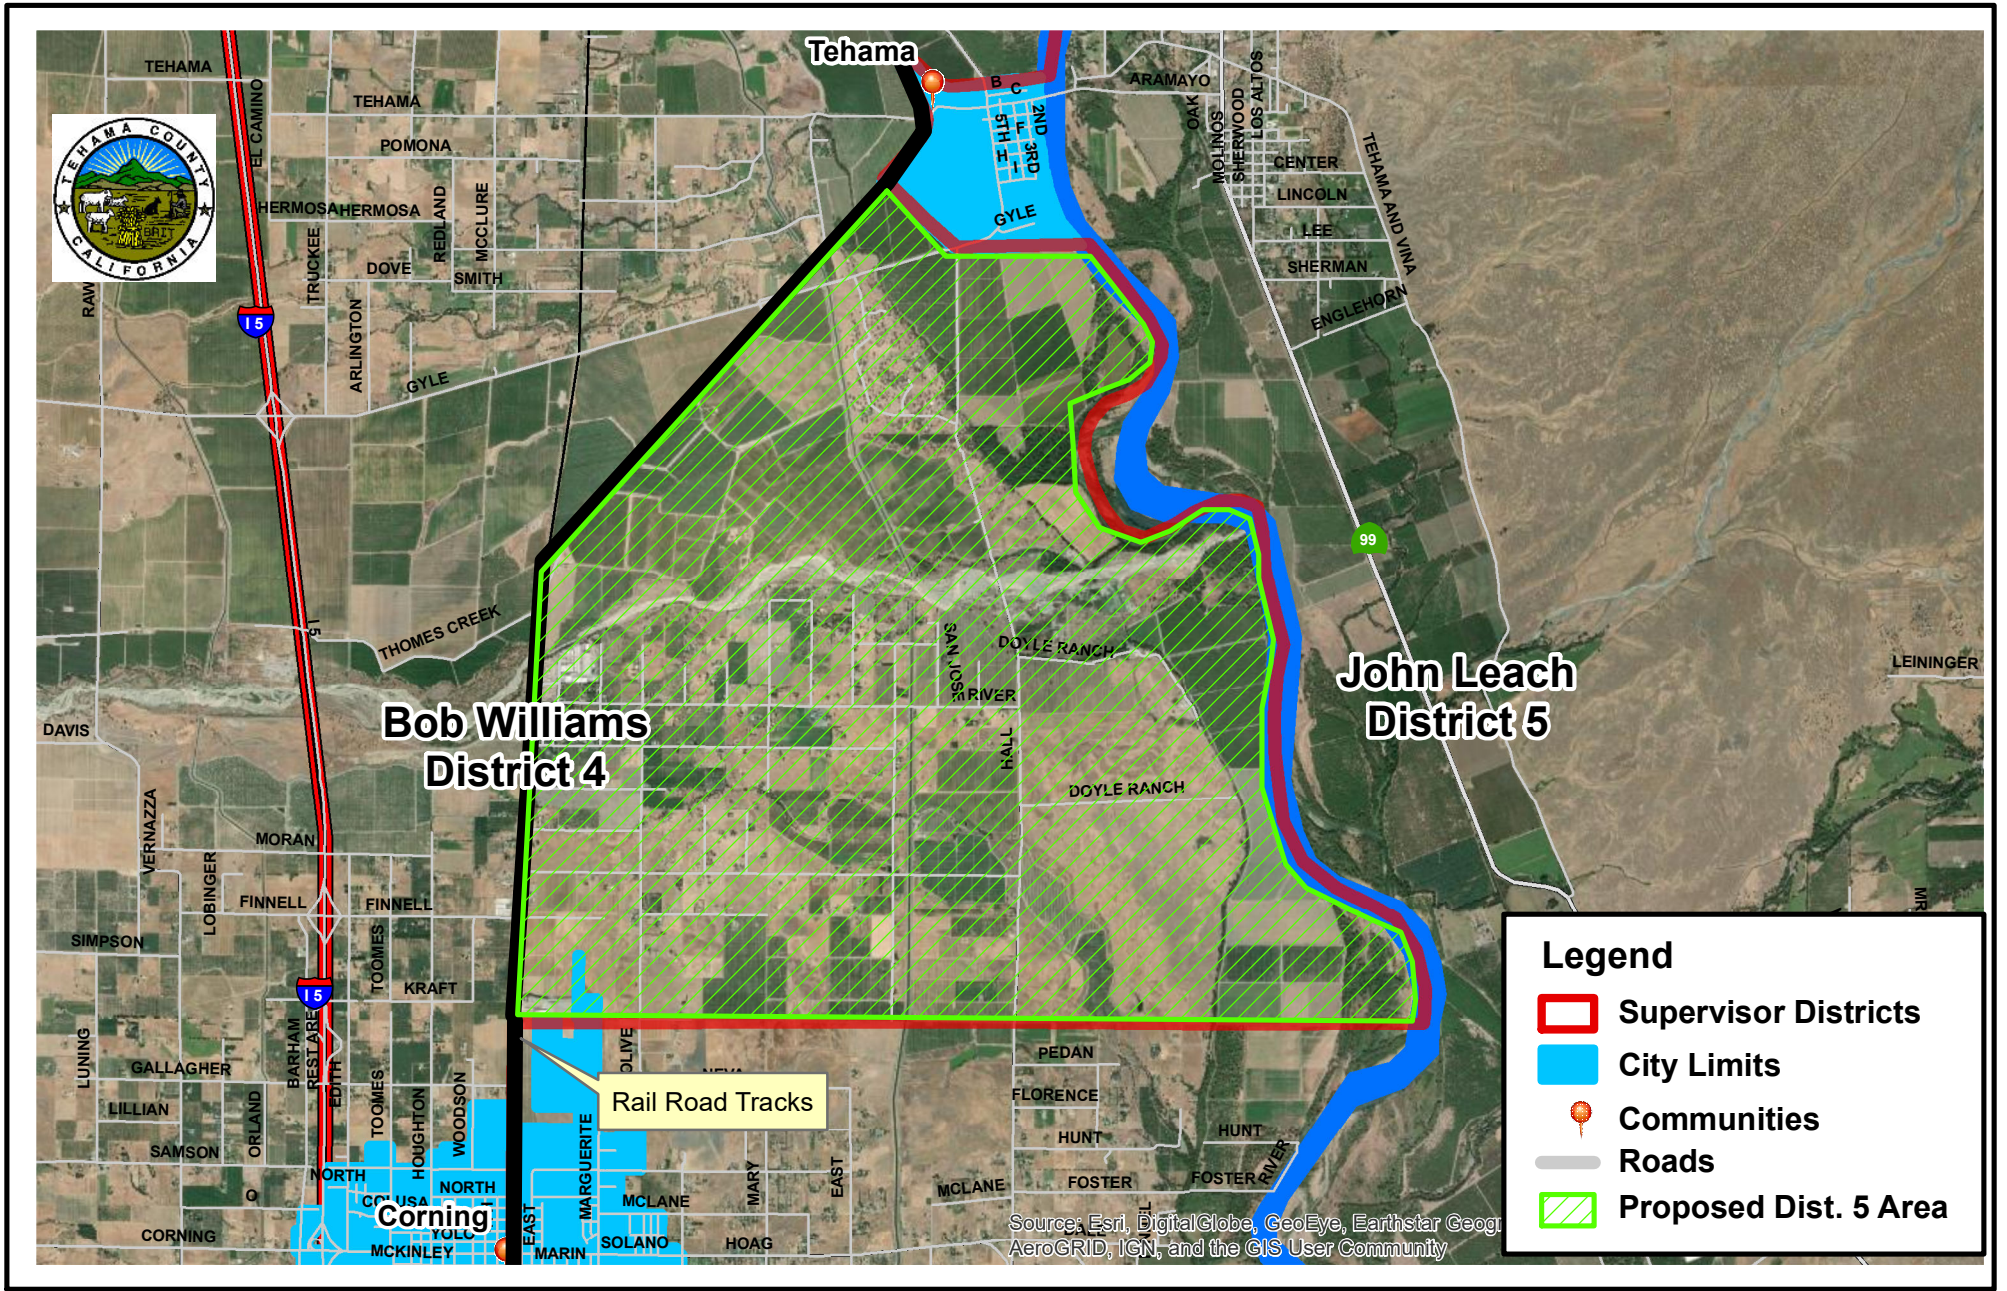

Proposed Richfield Area District Change

0 0.75 1.5 3 Miles

Prepared by:
TC Transportation Com. &
TC Planning Dept.

District 4 would lose about 16,235 Ac
of Land consisting of 57 Census
Blocks and 921 People.